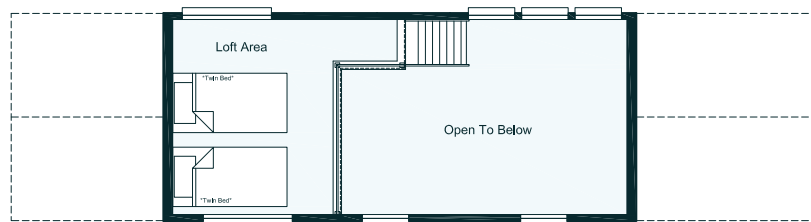

Clayton
Park
Models

Bankhead

399 sq. ft. | 12x42

The home series, floor plans, photos, renderings, specifications, features, pricing, materials and availability shown will vary by retailer and state, and are subject to change without notice.