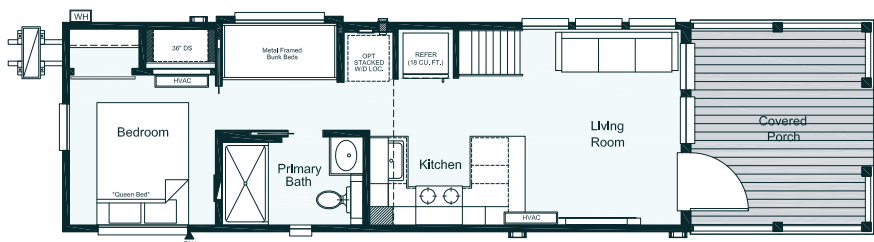

Clayton
Park
Models

Bankhead

399 sq. ft. | 12x42

The home series, floor plans, photos, renderings, specifications, features, pricing, materials and availability shown will vary by retailer and state, and are subject to change without notice.