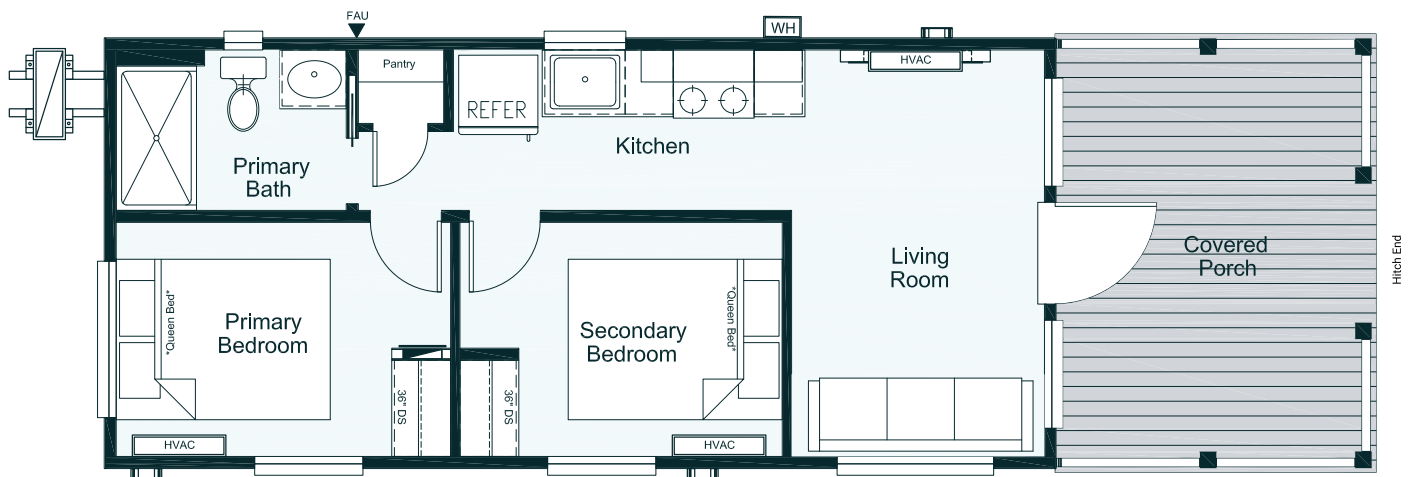

Clayton
Park
Models

Cumberland

398 sq. ft. | 14x40

The home series, floor plans, photos, renderings, specifications, features, pricing, materials and availability shown will vary by retailer and state, and are subject to change without notice.