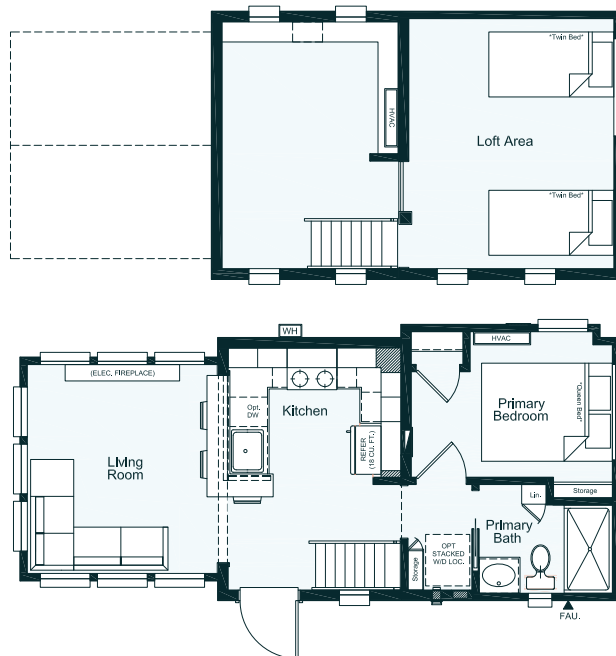

# DeSoto

394 sq. ft. | 12x45

The home series, floor plans, photos, renderings, specifications, features, pricing, materials and availability shown will vary by retailer and state, and are subject to change without notice.