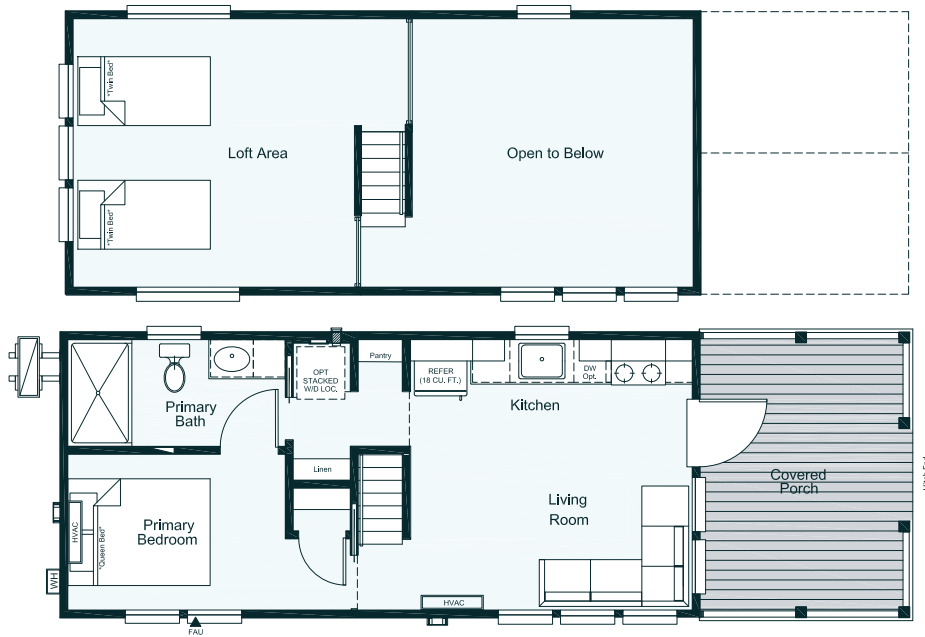

Clayton
Park
Models

Sipseley

398 sq. ft. | 13x38

The home series, floor plans, photos, renderings, specifications, features, pricing, materials and availability shown will vary by retailer and state, and are subject to change without notice.