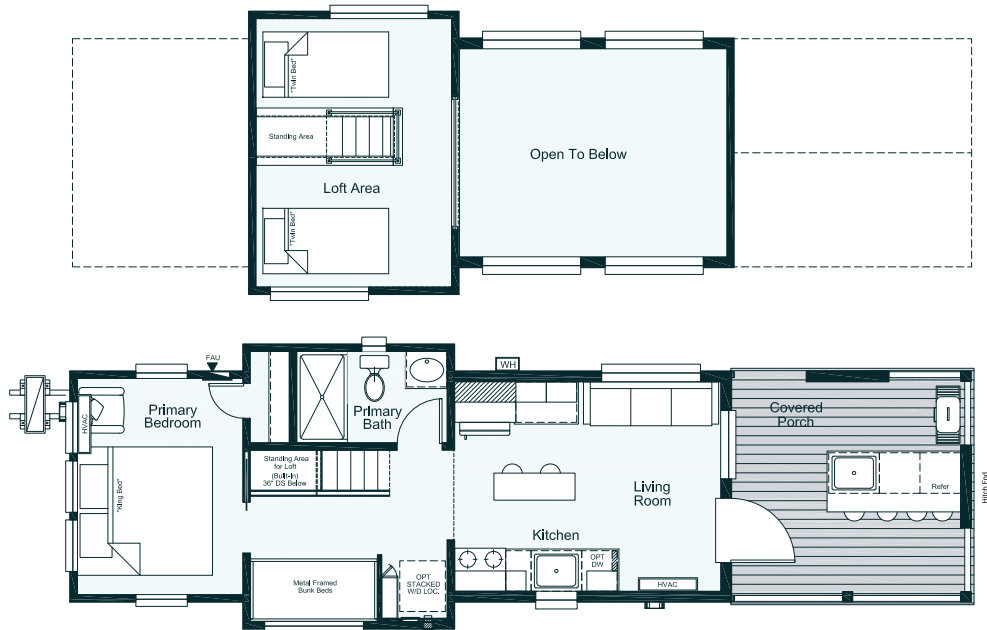

Clayton
Park
Models

Tannehill

399 sq. ft. | 12x45

The home series, floor plans, photos, renderings, specifications, features, pricing, materials and availability shown will vary by retailer and state, and are subject to change without notice.