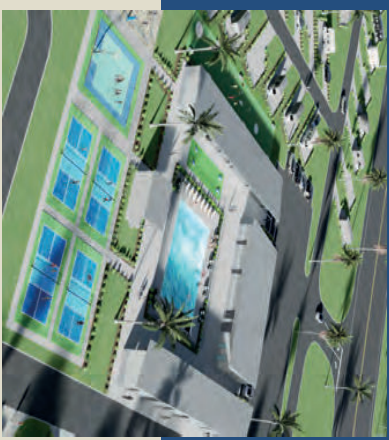

**PARADISE FOUND**  
— RV RESORT & MARINA —

11551 Dauphin Island Parkway

Theodore, AL 36582

251.525.1161

[www.paradisefoundrvresort.com](http://www.paradisefoundrvresort.com)

- **246 Deeded RV Units**

Own your own lot starting as low as \$79,000 during our **LIMITED TIME PRE-CONSTRUCTION SALE!**

Owners have the ability to rent your RV lot when not in use and earn rental income. Why rent, when you can own!

- **Location**

Located on the mouth of Fowl River, just 15 minutes North of Dauphin Island and 20 minutes South of downtown Mobile - with shopping, nightlife, cruise terminal and so much more!

- **Fantastic Amenities**

Enjoy the pool, clubhouse, game room, fitness center, pickleball courts, dog park, laundry facilities, on-site restaurant and much more!